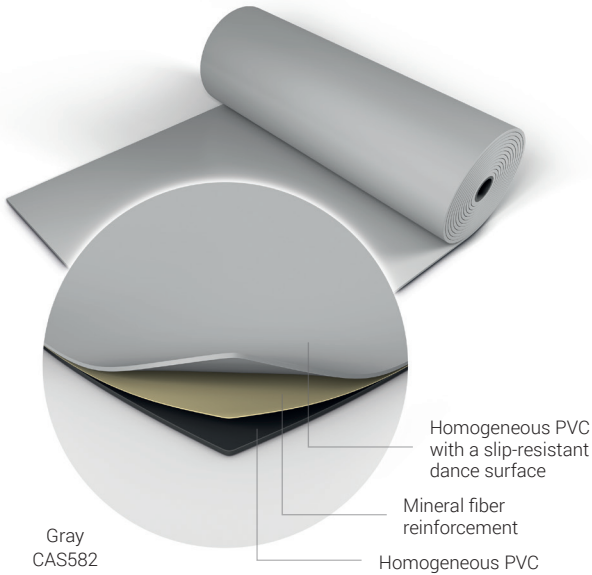

Harlequin Cascade™

Harlequin Cascade still delights generations of professional dancers, artistic directors, and technical and stage managers as the ultimate heavy-duty dance floor. The silky smooth embossed surface that's often described as giving 'warmth' to a performance, also provides a deceptively good grip, as well as a high-quality base for lighting designers.

Utilization: Harlequin Cascade is perfect for ballet, contemporary, modern, theater, aerobics, Zumba, hip-hop, jazz, street, salsa, Irish and tap dance, multipurpose applications, concerts, and operatic shows.

Installation: Harlequin Cascade is designed for loose-lay or permanent use in dance institutions, studios, schools, and theaters, making it an excellent choice as a vinyl dance surface alongside a Harlequin sprung floor.

Specification Guide

Permanent or Portable	Both
Roll width	78.7" (2m)
Roll length	32'8", 49'2", 59', 65'7", 82', 98'5" (10m, 15m, 18m, 20m, 25m, 30m)
Colors	Black, Dark Gray, Hazelnut, White, Beige, Gray
Thickness	0.080" (2mm)
Weight	4.8 lbs/yd ² (2.6 kg/m ²)
Fire rating	ASTM E648, E662 – Class 1
Recycled Content	23-30%
VOC Emissions	≤0.5mg/m ³
Recyclability	100%
Third Party Certification	Environmental product Declaration A+ LEED, BREEAM, REACH Compliant