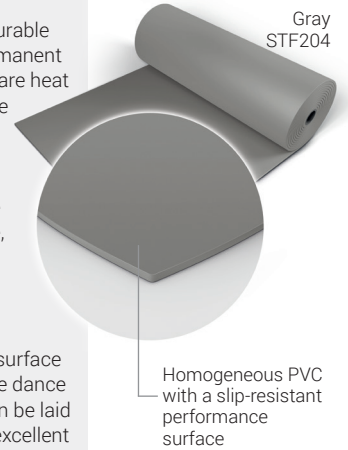

Harlequin Standfast™

Harlequin Standfast is a hard-wearing, durable performance floor that's intended for permanent installation into adhesive, when the joins are heat welded to form a continuous performance surface.

Harlequin Standfast is suitable for ballet, contemporary, modern, percussive dance including Irish and tap, multi-purpose use, hip-hop, jazz, street, aerobics, zumba, television, theater and for operatic performances.

Harlequin Standfast has a slip-resistant surface and is ideal as a permanent multi-purpose dance or stage flooring for heavy-duty use. It can be laid on any hard, smooth sub-floor and is an excellent choice as the vinyl performance surface in conjunction with a Harlequin sprung floor.