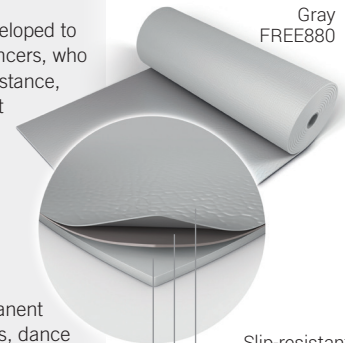

Slip-resistant dance surface
PVC support layer
Closed cell foam backing

PERMANENT PORTABLE 1.5m

Permanent or Portable?

- A permanent vinyl floor is glued down with adhesive and can't be removed without risking damage to the floor.
- A semi-permanent (portable) vinyl floor is loose-laid using double-sided tape and then welded at the seams. The seams can later be cut and the floor taken up.
- A loose-lay (portable) vinyl floor is rolled out and the seams are either covered with tape or temporarily secured to the sub-floor on the underside with double-sided tape.

Specification Guide	Permanent or Portable	Roll Width (m)	Roll Lengths (m)	Thickness (mm)	Weight (lbs/yd²)	Standard Colors	Fire Rating
Allegro	Both	1.5	10, 15, 18, 20, 25	8.5	11	Black, Gray	ASTM E648, E662-Class 1
Cascade	Both	2	10, 15, 18, 20, 25, 30	2	4.8	Black, Gray, Dark Gray, Beige, Hazelnut, White	ASTM E648, E662-Class 1
Fiesta	Permanent	2	20, 25	2	5.7	Wood Tone	ASTM E648, E662-Class 1
FreeStyle	Both	1.5	15, 20, 25, 30	4.5	4.9	Black, Gray	ASTM E648, E662-Class 1
Marine	Permanent	2	20	2	6.2	Black	ASTM E648, E662-Class 1
Reversible	Portable	2	10, 15, 18, 20, 25, 30	1.3	2.9	Black/White, Black/Gray, Black/Projection Gray, Hazelnut/Beige, Fog/Tan, Chroma Key Blue/Green	ASTM E648, E662-Class 1
Reversible Pro	Portable	2	15, 18, 20, 25, 30	1.5	4.1	Black/White, Black/Gray	ASTM E648 - 10
Standfast	Permanent	1.5	20	2.6	6.3	Black, Gray, Dark Gray	ASTM E648, E662-Class 1
Studio	Both	1.5	10, 15, 18, 20, 25, 30	3	4.2	Black, Gray, White, Fog, Light Gray, Dark Gray, Beige	ASTM E648, E662-Class 1
Studio B	Both	1.5	10, 15, 18, 20, 25, 30	3	4.8	Black, Gray	ASTM E648, E662-Class 1

*Custom colors available by special order for Studio and Cascade only.

American Harlequin Corporation

1531 Glen Avenue
Moorestown, NJ 08057

(800) 642 6440
contact@harlequinfloors.com
harlequinfloors.com

The Company reserves the right to make any variation in design or construction of the material described.
© Harlequin Floors 6/2019.

PHILADELPHIA
FORT WORTH
LOS ANGELES
LAS VEGAS
LONDON
PARIS
BERLIN
LUXEMBOURG
MADRID
SYDNEY
HONG KONG
TOKYO

HARLEQUIN