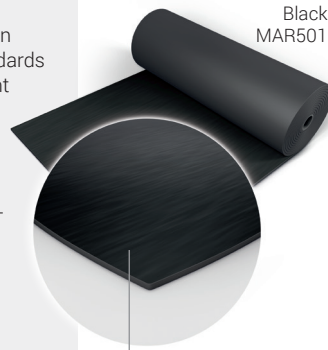

**Harlequin Studio B** is a special hard-wearing floor covering suitable for dance studio and stage use, but lightweight, making it suitable for touring as well as permanent installation.

**Harlequin Studio B** offers just the right surface for ballet, modern, and other barefoot dancers, and gives them the added confidence for demanding choreography and movement.

# Harlequin Marine™

**Harlequin Marine** is extensively installed on cruise liners and conforms to marine standards and fire ratings. It's specified for permanent installation and is suitable for fitting within confined spaces on marine vessels and for scenery docks on cruise ships.

**Harlequin Marine** is also suitable for multi-purpose use, percussive dance including Irish and tap, concerts, television, theater and operatic performances.

**Harlequin Marine** is a hard-wearing, homogeneous PVC dance floor. It's fire resistant, with a slightly marbled surface to resist scuffing and hide marks. It can be laid on any hard, smooth sub-floor and is an excellent choice as the vinyl performance surface in conjunction with a Harlequin sprung floor.