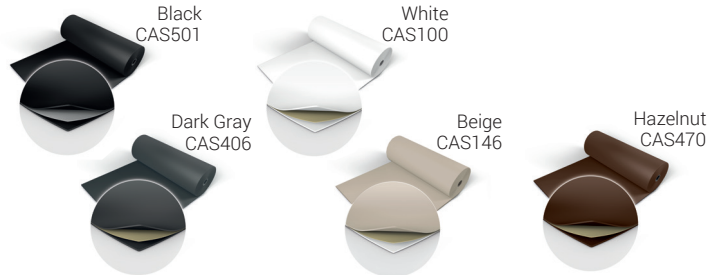

Harlequin Cascade™

Harlequin Cascade still delights generations of professional dancers, artistic directors and technical and stage managers as the ultimate heavy-duty dance floor. The silky smooth embossed surface that's often described as giving 'warmth' to a performance, also provides deceptively good grip, as well as a high-quality base for lighting designers.

Harlequin Cascade is ideal for ballet, contemporary, modern and theatrical use, as well as aerobics, zumba, hip-hop, jazz, street, salsa, percussive including Irish and tap, multi-purpose use, concerts and for operatic performances.

Harlequin Cascade is specified for loose-lay or permanent installation within dance institutions, dance studios, schools and theaters and is an excellent choice as the vinyl dance surface in conjunction with a Harlequin sprung floor.