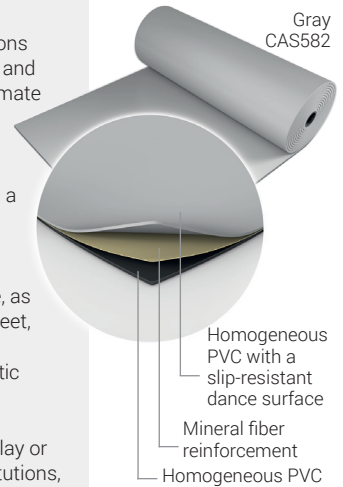

## Harlequin Allegro™

**Harlequin Allegro** was developed to protect against hard sub-floors and is a popular choice as a semi-sprung flooring option. It's the thickest roll-out dance floor available worldwide and provides great protection for dancers due to its point-elasticity and slip-resistant dance surface.

**Harlequin Allegro** is ideal for contemporary, modern, hip hop, jazz and street dance, as well as aerobics and zumba, as it can help to reduce performer fatigue and impact injuries.

**Harlequin Allegro** is a substantial heavy-duty floor. It's specified for permanent installation within dance institutions, dance studios, schools and gymnasiums, although it can also be utilized as a loose-lay option.

## Harlequin Cascade™

**Harlequin Cascade** still delights generations of professional dancers, artistic directors and technical and stage managers as the ultimate heavy-duty dance floor. The silky smooth embossed surface that's often described as giving 'warmth' to a performance, also provides deceptively good grip, as well as a high-quality base for lighting designers.

**Harlequin Cascade** is specified for loose-lay or permanent installation within dance institutions, dance studios, schools and theaters and is an excellent choice as the vinyl dance surface in conjunction with a Harlequin sprung floor.