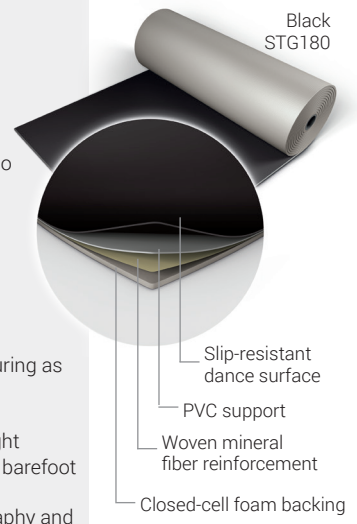

Harlequin Studio B®

Harlequin Studio B is designed for extra strength, with a firm cushioned foam backing. Studio B protects against hard sub-floors, but is still light enough to be portable for touring. Available in two colors, Studio B offers special embossed surface, which allows ballet and modern dancers freedom of movement.

Harlequin Studio B is a special hard-wearing floor covering suitable for dance studio and stage use, but lightweight, making it suitable for touring as well as permanent installation.

Harlequin Studio B offers just the right surface for ballet, modern, and other barefoot dancers, and gives them the added confidence for demanding choreography and movement.