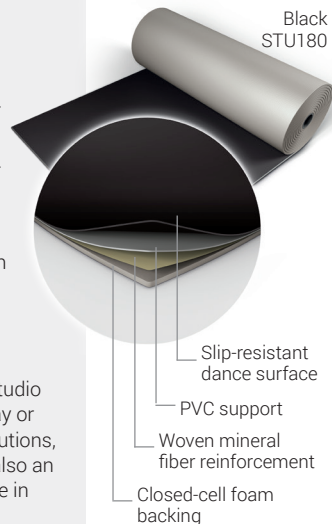

Harlequin Studio™

Harlequin Studio is produced from a particularly hard-wearing vinyl and its formulation focuses on the demands of dancers. The result is a slip-resistant floor that offers dancers added confidence for demanding choreography and movement.

Harlequin Studio's firm but lightweight foam backing provides protection against hard sub-floors and is a great choice when touring. It's ideal for aerobics, zumba, hip-hop, jazz, street, ballet, contemporary and modern dance.

Harlequin Studio is designed for dance, studio and stage use and is specified for loose-lay or permanent installation within dance institutions, dance studios, schools and theaters. It's also an excellent choice as the vinyl dance surface in conjunction with a Harlequin sprung floor.