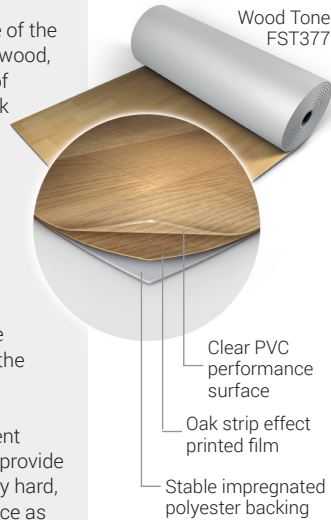

Harlequin Fiesta™

Harlequin Fiesta was developed because of the need for a floor which looked exactly like wood, but without all the associated problems of cleaning and maintenance. The floor's oak strip performance surface provides the ideal solution.

Harlequin Fiesta is suitable for ballroom, salsa, percussive including Irish and tap, multi-purpose use, hip-hop, jazz, street, aerobics, zumba and for use in theaters and for operatic performances. It is the quick and simple answer in spaces where you need a social floor to accommodate the rigors of ballroom and tap shoes.

Harlequin Fiesta is specified for permanent installation, when the joins are welded to provide a continuous surface. It can be laid on any hard, smooth sub-floor and is an excellent choice as the vinyl performance surface in conjunction with a Harlequin sprung floor.