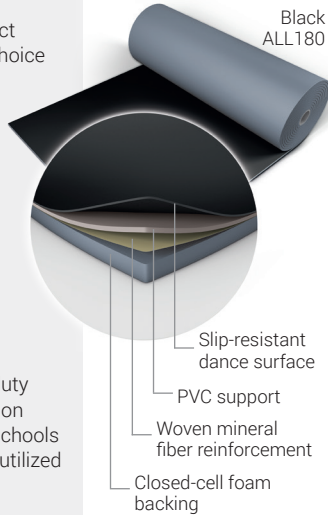

## Harlequin Allegro™

**Harlequin Allegro** was developed to protect against hard sub-floors and is a popular choice as a semi-sprung flooring option. It's the thickest roll-out dance floor available worldwide and provides great protection for dancers due to its point-elasticity and slip-resistant dance surface.

**Harlequin Allegro** is ideal for contemporary, modern, hip hop, jazz and street dance, as well as aerobics and zumba, as it can help to reduce performer fatigue and impact injuries.

**Harlequin Allegro** is a substantial heavy-duty floor. It's specified for permanent installation within dance institutions, dance studios, schools and gymnasiums, although it can also be utilized as a loose-lay option.