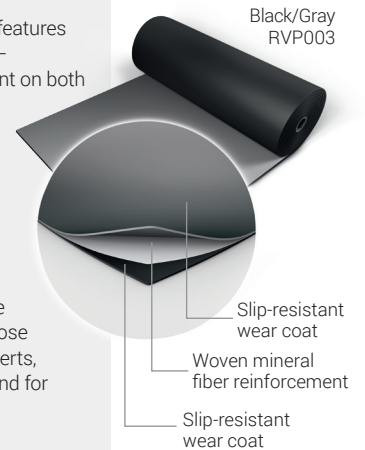

Harlequin Reversible Pro™

Harlequin Reversible Pro has the same features of our best selling Harlequin Reversible — hardwearing, lightweight and slip-resistant on both sides. Reversible Pro was developed with a new reinforced mineral fiber interply layer, giving the floor improved tear strength and dimensional stability which allows it to roll out and quickly lie flat!

Harlequin Reversible Pro is suitable for ballet, modern, contemporary, percussive dance including Irish and tap, multi-purpose use, hip-hop, jazz, aerobics, zumba, concerts, display, exhibitions, television, theaters and for operatic performances.

Harlequin Reversible Pro is ideally laid onto any hard, smooth surface and is preferred by stage technicians and touring companies due to ease of handling and portability.