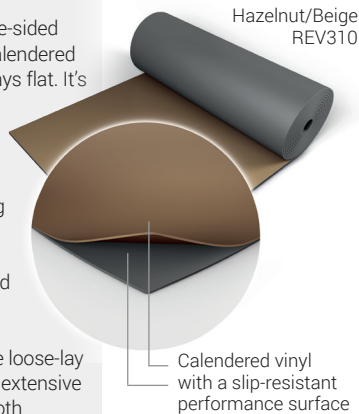

Harlequin Reversible™

Harlequin Reversible is the original double-sided dance and stage floor. It's a lightweight calendared vinyl that rolls out quickly, lays flat and stays flat. It's hard-wearing and slip-resistant on both sides, thus providing two floors in one!

Harlequin Reversible is suitable for ballet, contemporary, percussive dance including Irish and tap, multi-purpose use, hip-hop, jazz, street, aerobics, zumba, concerts, display, exhibitions, television, theaters and for operatic performances.

Harlequin Reversible is our most versatile loose-lay floor and is extremely popular among our extensive clientele. It's ideally laid on any hard, smooth surface and is particularly suited to touring due to ease of handling and portability.