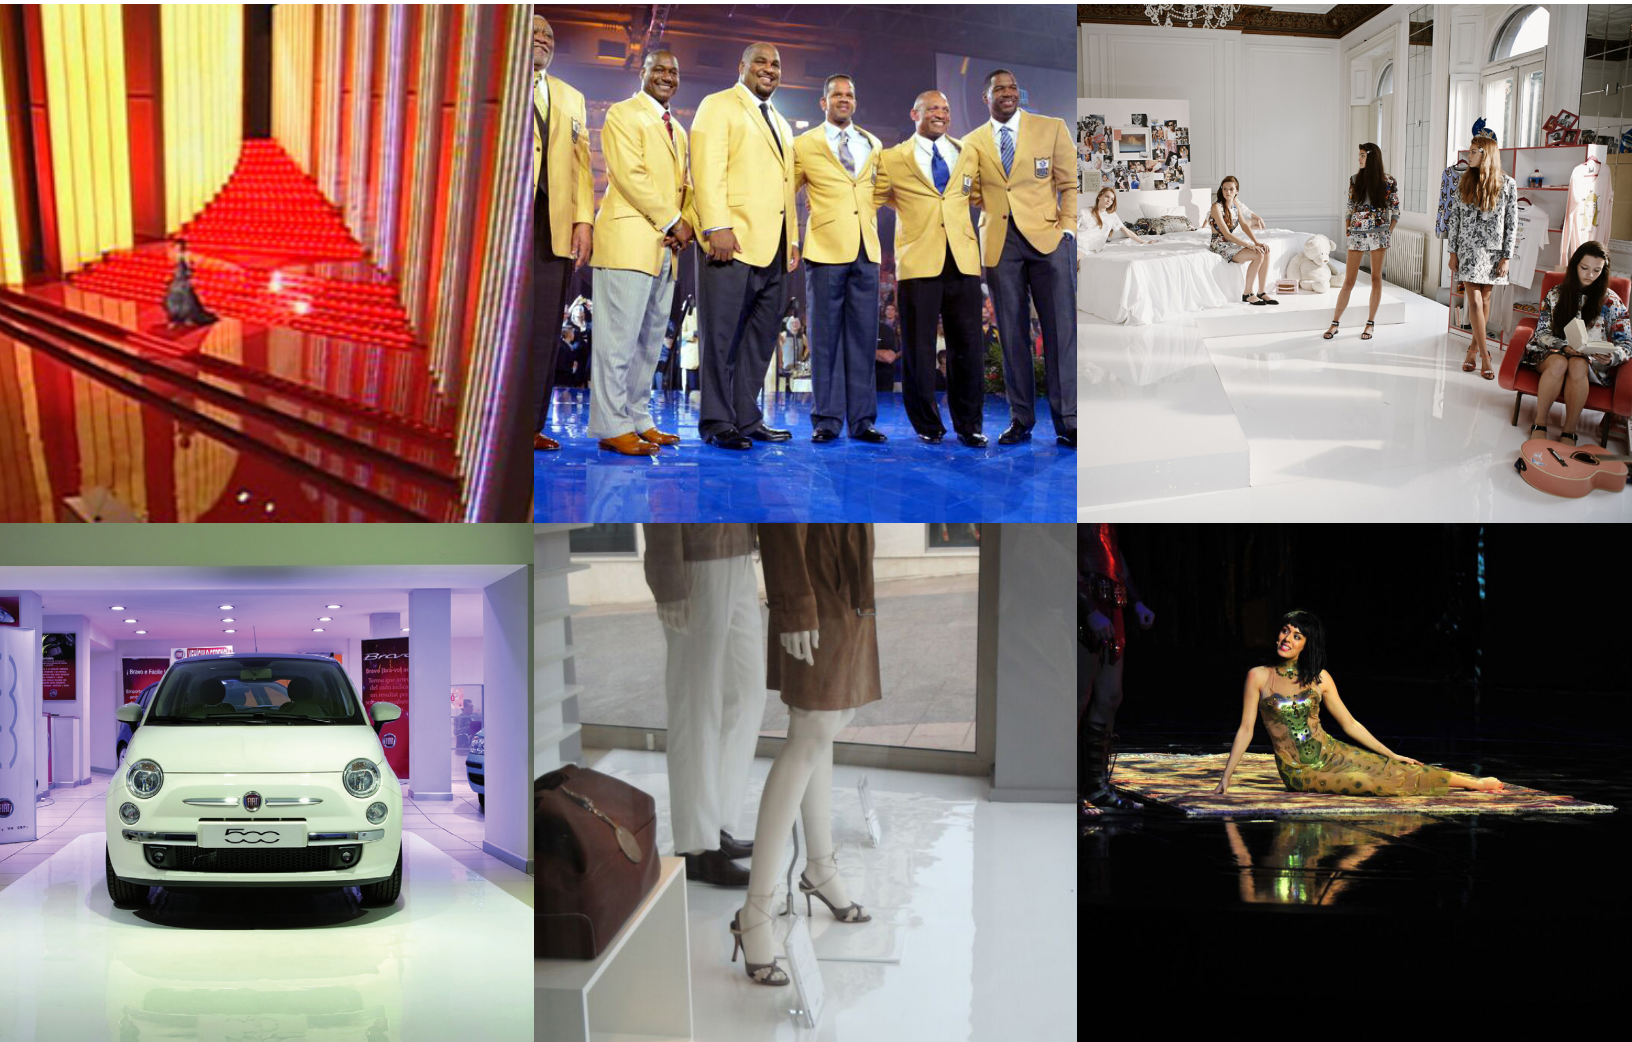

Harlequin Hi-Shine™

Striking range of scuff resistant, high gloss flooring

Harlequin Hi-Shine™

Harlequin Hi-Shine is the ideal floor for television, concerts, display and exhibitions, as well as for use within theaters and for operatic productions. It rolls out easily and provides a breathtaking glossy finish.

Harlequin Hi-Shine adds luster to any occasion. It's specified for loose-lay installation and its special high-gloss surface is superior to urethane for scratch-resistance, providing a shiny, reflective surface.

Harlequin Hi-Shine is a striking choice for opera, television sets, high-profile entertainment, fashion shows, product launches, parties, exhibitions, window displays, artistic use, etc. It's purchased by a wide range of production companies and utilized on major TV shows and movies!